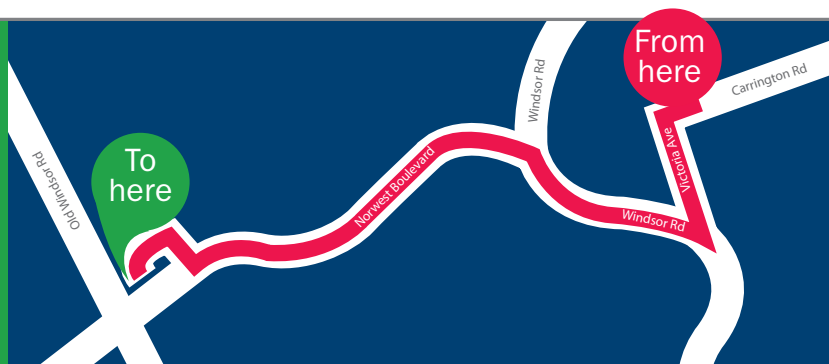

You are invited

to the opening of our new Amway Support Centre and Sydney Business Centre

Hello,

At 11am on **Saturday 5 April**, we will officially open our brand new Sydney Business Centre in Bella Vista!

The new Business Centre is great – it's located just 5 minutes from our current location and is closer to the M7. It will offer exceptional services to you, world-class products and weather-protected access and parking. There's also a high-tech, 100 seat training room and an exclusive multi-function room.

There will be a 10% PV/BV uplift for all purchases at the new Business Centre on Saturday, 5 April and Sunday, 6 April. Plus, special prizes and exclusive offers!

The Castle Hill Centre will close its doors on Sunday, 30 March and re-open on Wednesday, 2 April at our new location in Bella Vista.

I look forward to officially welcoming you to our new Business Centre on **Saturday, 5 April**.

Regards,

Michael McLaughlin
National Business Centre Manager

Your new Sydney Business Centre:

- Modern, attractive and environmentally friendly
- All your favourite health, beauty and home products
- High-tech 100 seat training room and exclusive multi-function room
- Expert advice from Naturopaths and Beauty Therapists
- Closer to the M7 motorway (just 5 minutes from our current location)

Bella Vista Opens

April

5

Castle Hill Closes

March

30