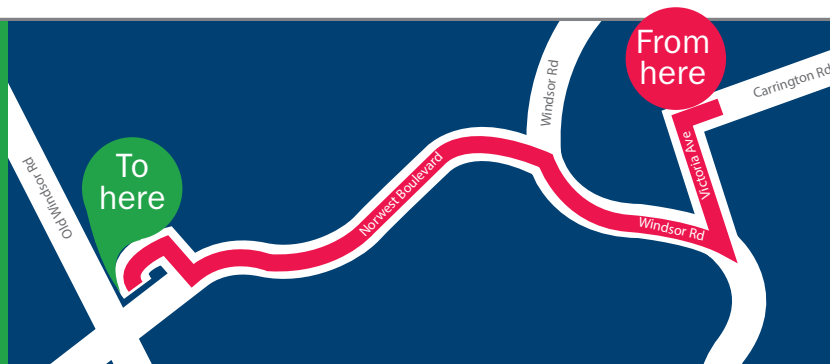

Amway

We're Moving!

NEW BUSINESS CENTRE

- ✓ 5 minutes from here
- 📍 7-9 Irvine Place Bella Vista NSW 2153
- 📅 **OFFICIAL OPENING:** Saturday 5 April

Bella Vista Opens

April

5

Castle Hill Closes

The new Business Centre is great – it's located just 5 minutes from our current location and is closer to the M7. It will offer exceptional services to you, world-class products and weather-protected access and parking. There's also a high-tech, 100 seat training room and an exclusive multi-function room.